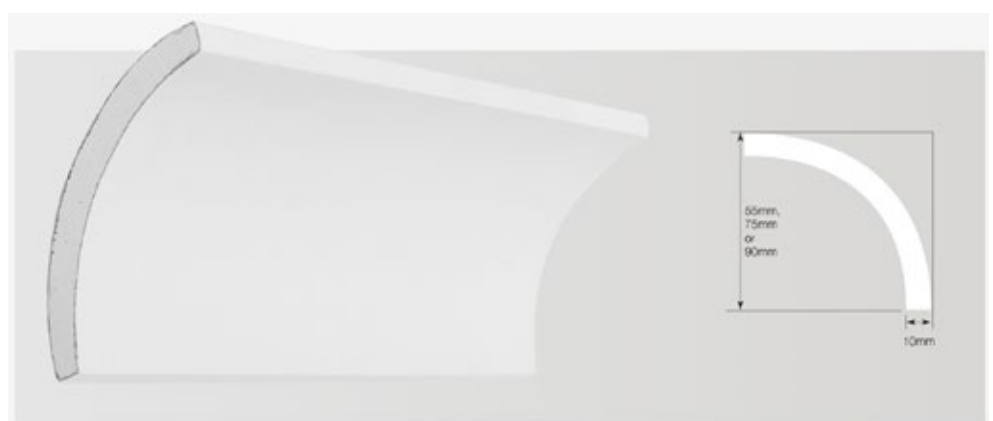

Cornice

While cornice effectively bridges the junctions between walls and ceilings, its purpose extends beyond function, providing the perfect finishing touch to the aesthetic harmony of a home.

Cove cornice has long been the standard cornice choice for Australian home builders. Its functional profile does not detract from common decor style and it is available in three profile sizes (55mm, 75mm and 90mm). The 75mm and 90mm sizes are at an additional cost.

The simple curve of Cove cornice gives it an understated presence throughout the home, allowing other architectural design features to become the hero.