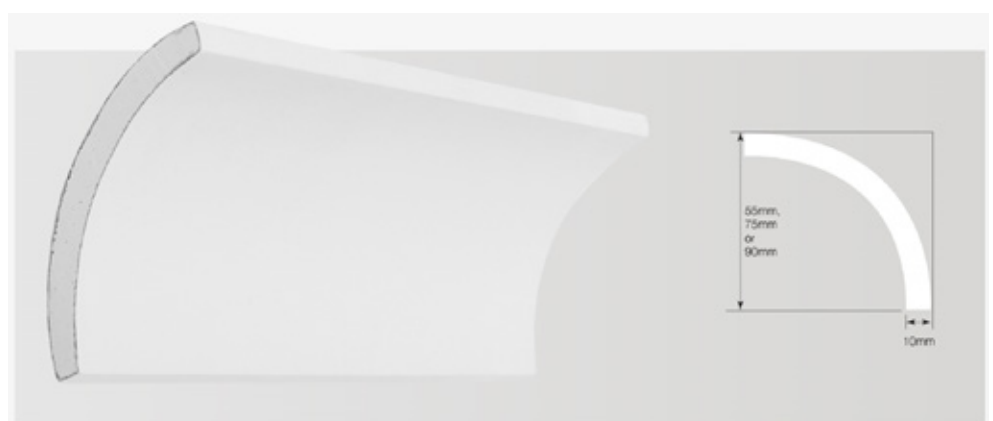

Cornice

While cornice effectively bridges the junctions between walls and ceilings, its purpose extends beyond function, providing the perfect finishing touch to the aesthetic harmony of a home.

Cove cornice has long been the standard cornice choice for Australian home builders. Its functional profile does not detract from common decor style and it is available in three profile sizes (55mm, 75mm and 90mm). The 75mm and 90mm sizes are at an additional cost.

The simple curve of Cove cornice gives it an understated presence throughout the home, allowing other architectural design features to become the hero.