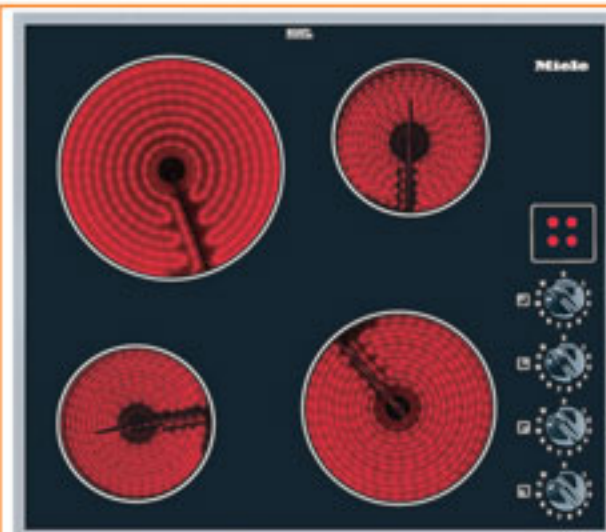

Kitchen Cooktop

DESCRIPTION

The Miele electric ceramic cooktop has a black ceramic surface with a stainless steel rim.

Miele
IMMER BESSER

FEATURES: Integrated dial controls with 12 power settings, 4 HiLight cooking zones display, Residual heat indicators for all zones and an automatic temperature limiter .

DETAILS: Miele KM 520 Electric Ceramic Cooktop

SIZE: W: 560mm x D: 490mm